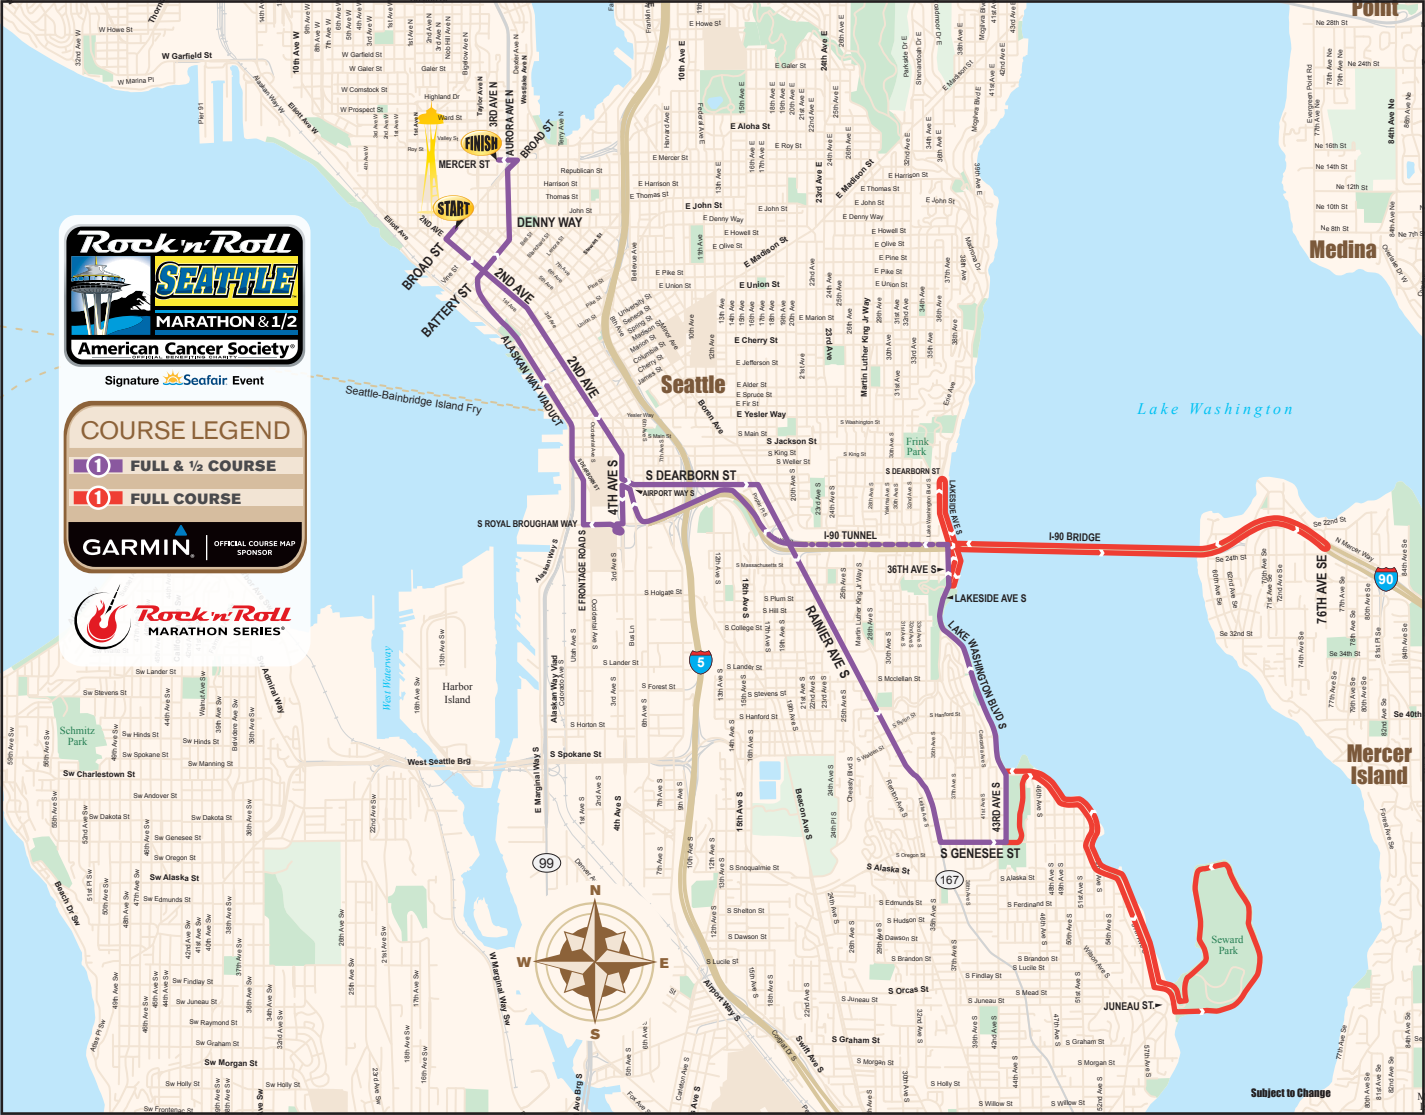

Signature Seafair Event

COURSE LEGEND

- FULL & 1/2 COURSE
- FULL COURSE

GARMIN OFFICIAL COURSE MAP SPONSOR

Medina

Lake Washington

Mercer Island

Subject to Change