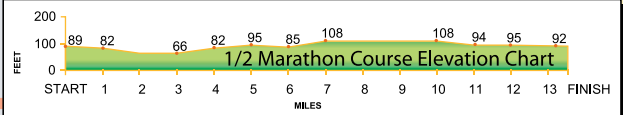

Rock n' Roll SAN JOSE 1/2 MARATHON

LEGEND

- Course
- Mile Markers
- Water Stations
- Cytomax Drink
- GU Gel Station
- Band Sites
- Medical Stations