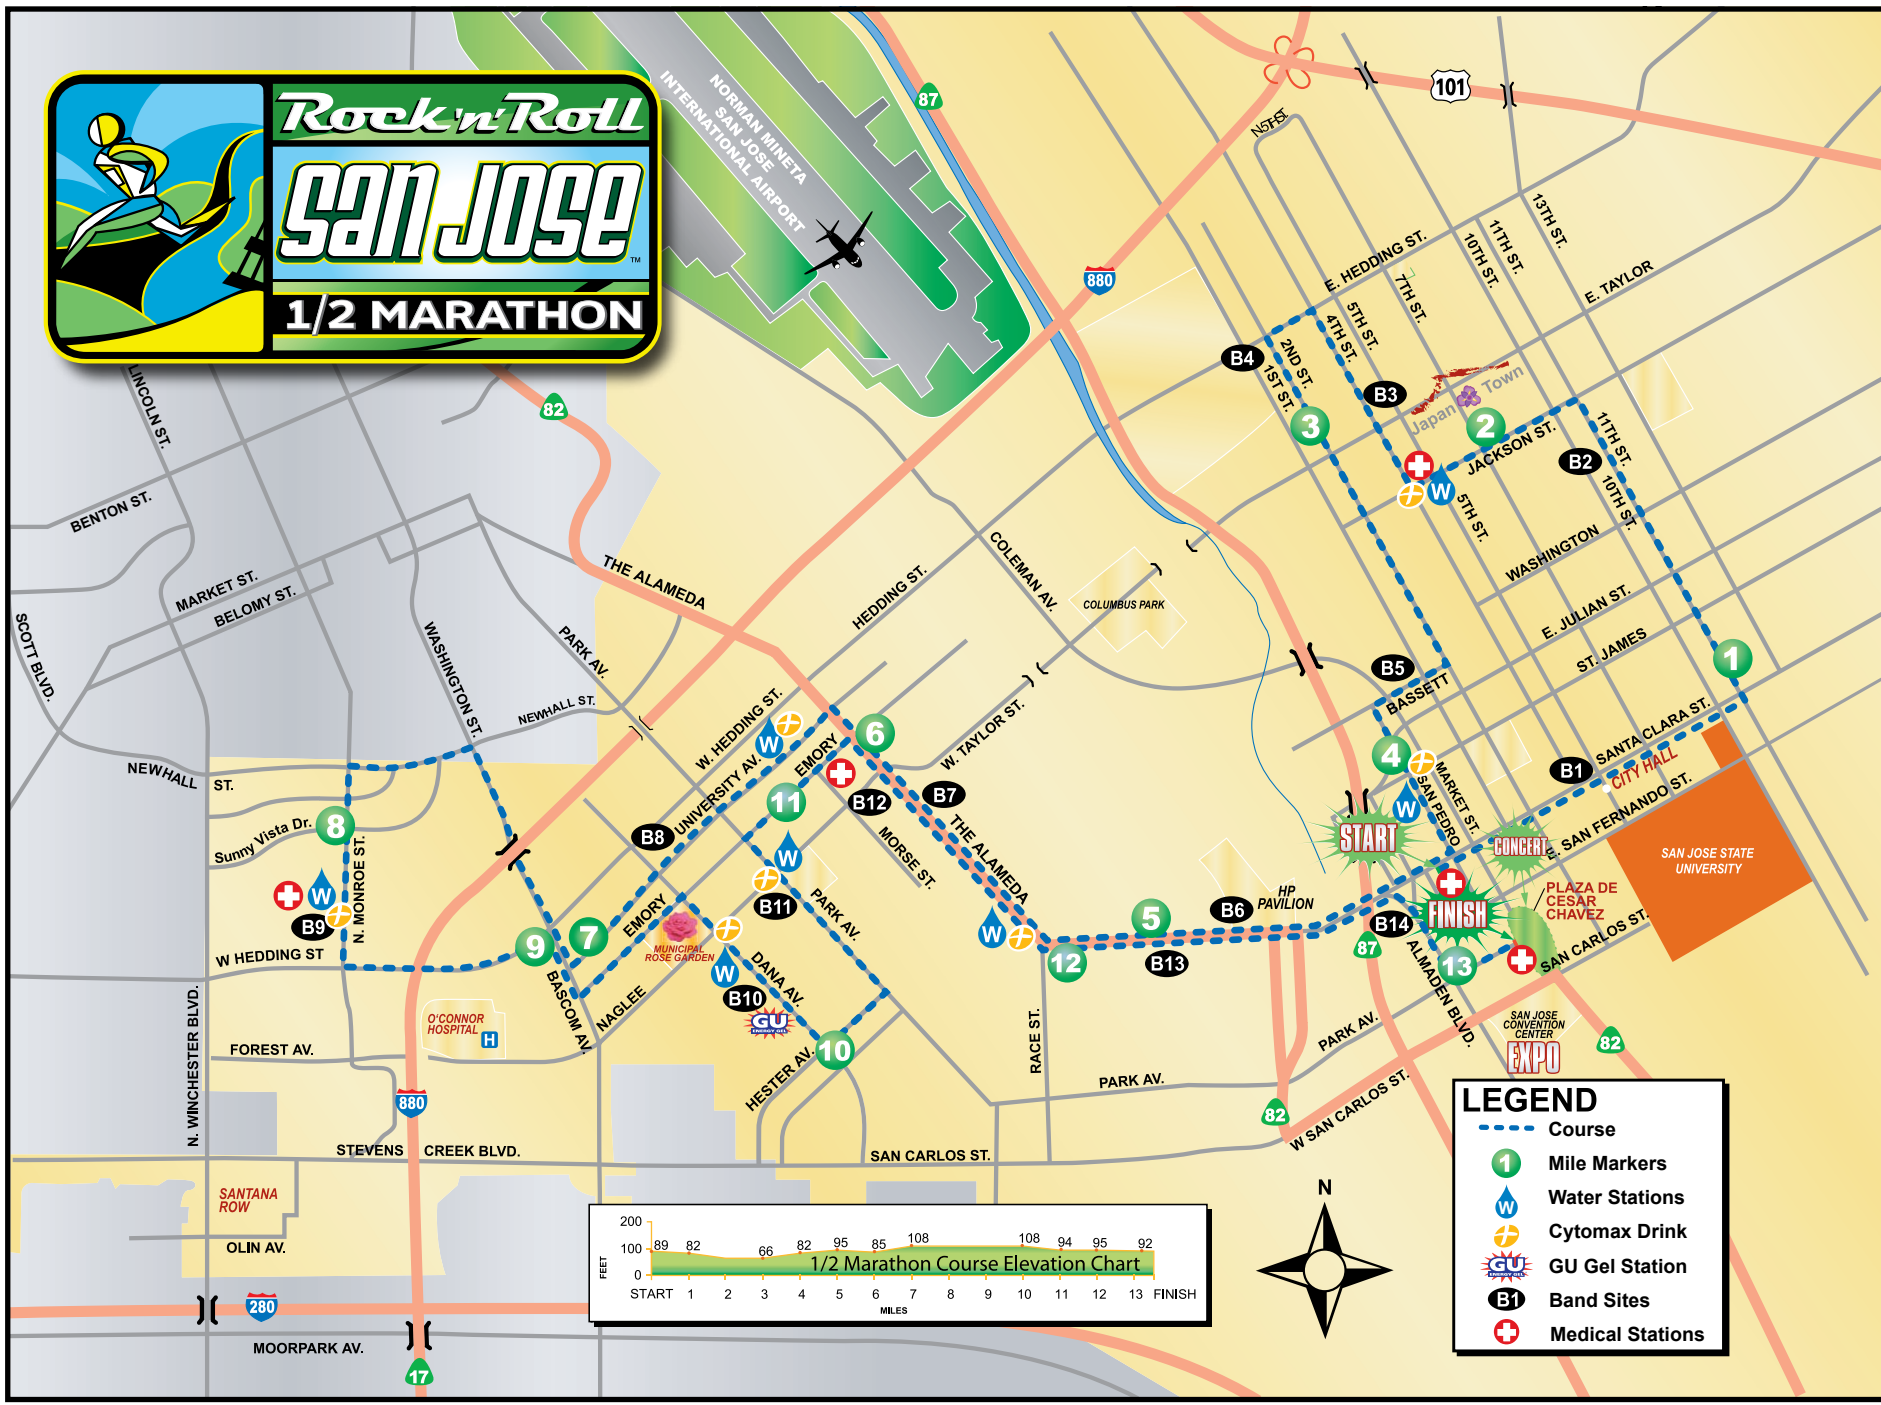

Rock n' Roll SAN JOSE 1/2 MARATHON

LEGEND

- Course
- Mile Markers
- Water Stations
- Cytomax Drink
- GU Gel Station
- Band Sites
- Medical Stations